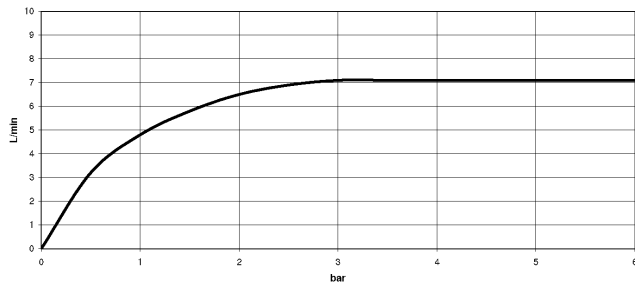

Flow rate chart

Certificates

ETA_18988.

LGA_9391.

WRAS_2101013.