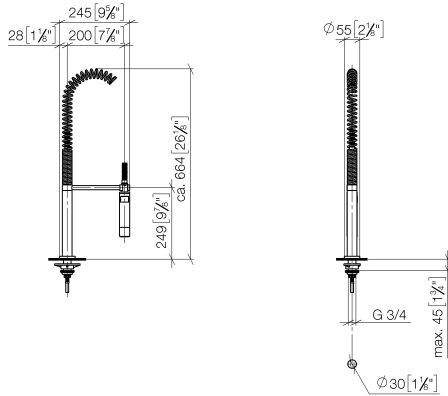

## META 02 Two-hole mixer with individual rosettes with profi spray set - Chrome

---

ST 110 100 6625

- 200mm projection
- pivotable spout 360°
- air-enriched flow and spray flow
- height of mixer 275 mm
- test
- height up to aerator 180 mm
- individual rosette diameter 55mm
- hole diameter spout 35 mm
- single-lever mixer hole diameter 35 mm
- profi spray hole diameter 30mm
- automatic spout/shower diverter
- sprayface with anti-scaling system
- max. flow 7 l/min at 3 bar flow pressure
- lead-free

## META 02 Two-hole mixer with individual rosettes with profi spray set - Chrome

---

ST 110 100 6625

- 200mm projection
- pivotable spout 360°
- air-enriched flow
- height of mixer 275 mm
- height up to aerator 180 mm
- hole diameter spout 35 mm
- single-lever mixer hole diameter 35 mm
- max. flow 7 l/min at 3 bar flow pressure
- lead-free

## META 02 Two-hole mixer with individual rosettes with profi spray set - Chrome

ST 110 100 6625

Fits: ELIO, TARA, TARA ULTRA

- spray flow
- automatic diverter for spout/Profi spray set
- height of mixer 665 mm
- individual rosette diameter 55mm
- profi spray hole diameter 30mm
- sprayface with anti-scaling system
- lead-free

## META 02 Two-hole mixer with individual rosettes with profi spray set - Chrome

---

ST 110 100 6625

**META 02 Two-hole mixer with individual rosettes with profi spray set - Chrome**

ST 110 100 6625

mm [inches]  
M 1:10