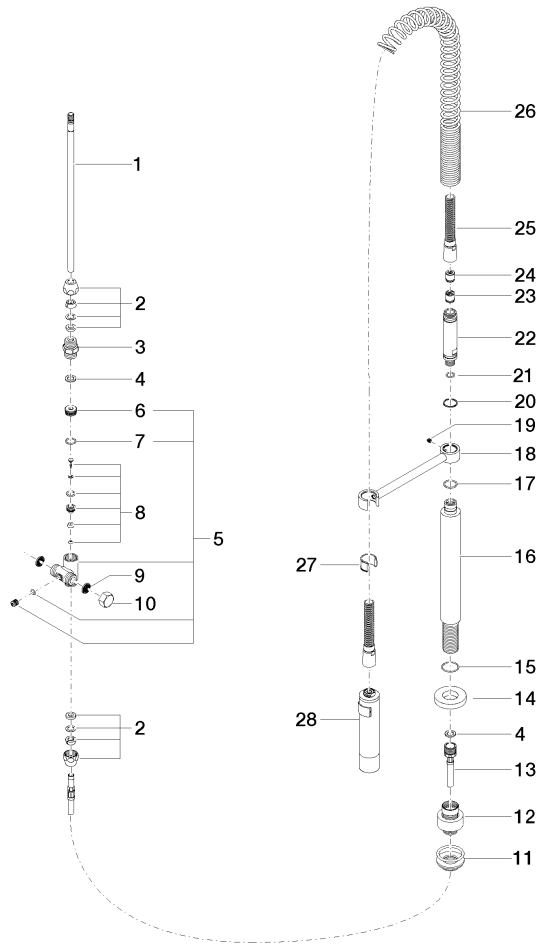

META 02 Two-hole mixer with individual rosettes with profi spray set - Chrome

ST 110 100 6625

META 02 Two-hole mixer with individual rosettes with profi spray set - Chrome

ST 110 100 6625

Spare parts list

No.	Item Number	Name	Quantity used	Delivery time
1	04 24 02 046 01-07	pipe	1	10
2	90 23 30 040 00-00	threaded connector	2	10
3	90 24 03 168 00 90	nipple	1	2
4	90 14 20 002 00 90	seal	2	2
5	90 17 09 046 10 90	diverter	1	2
6	09 24 04 112 10 90	nipple	1	2
7	90 14 10 033 00 90	seal	1	2
8	90 21 10 031 10 90	diverter	1	2
9	09 23 01 039 90	sieve	2	2
10	04 21 02 006 00 92	cap	1	2
11	04 23 10 004 03 90	fixing set	1	2
12	12 780 970 90	Extension set -	1	60
13	09 30 04 067 90	hose	1	2
14	09 28 10 064-00	rosette	1	10
15	09 14 10 120 90	seal	1	2
16	09 11 10 066 10-00	connection	1	60
17	09 14 10 031 90	seal	1	2
18	04 17 20 014 00-00	holder	1	10
19	09 31 11 049 90	pin	1	2
20	09 14 15 012 90	ring	1	2
21	09 14 10 003 90	seal	1	2
22	09 30 01 067 10-00	adaptor	1	10
23	90 23 01 141 00 90	back-flow preventer	1	2
24	09 23 01 046 90	back-flow preventer	1	2
25	90 30 02 065 00-00	hose	1	10
26	09 16 02 034 90	spring	1	2
27	90 18 40 035 00 90	sleeve	1	2
28	04 12 11 094 10-00	shower	1	10