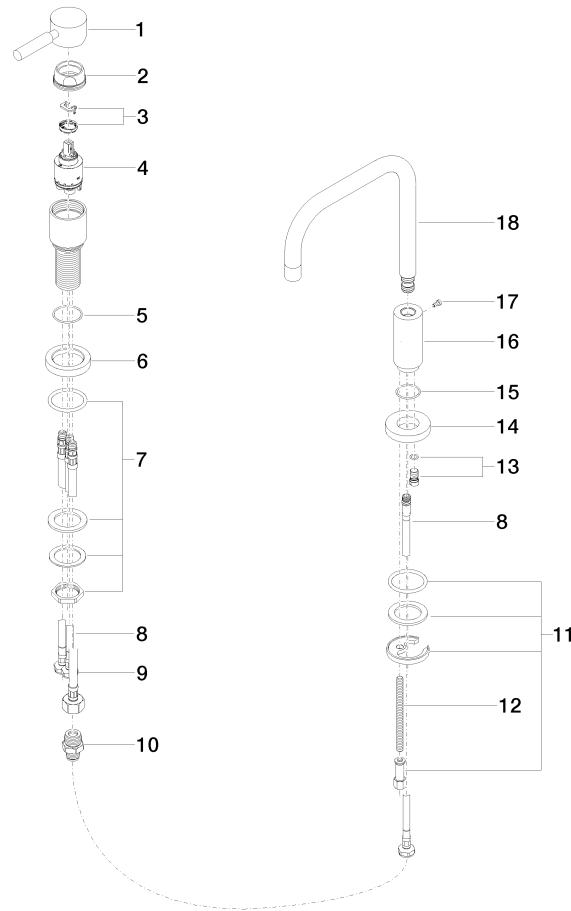

## META 02 Two-hole mixer with individual rosettes with profi spray set - Chrome

---

ST 110 100 6625

- 200mm projection
- pivotable spout 360°
- air-enriched flow and spray flow
- height of mixer 275 mm
- test
- height up to aerator 180 mm
- individual rosette diameter 55mm
- hole diameter spout 35 mm
- single-lever mixer hole diameter 35 mm
- profi spray hole diameter 30mm
- automatic spout/shower diverter
- sprayface with anti-scaling system
- max. flow 7 l/min at 3 bar flow pressure
- lead-free

## META 02 Two-hole mixer with individual rosettes with profi spray set - Chrome

---

ST 110 100 6625

- 200mm projection
- pivotable spout 360°
- air-enriched flow
- height of mixer 275 mm
- height up to aerator 180 mm
- hole diameter spout 35 mm
- single-lever mixer hole diameter 35 mm
- max. flow 7 l/min at 3 bar flow pressure
- lead-free

ETA\_18988.

LGA\_9391.

WRAS\_2101013.

**META 02 Two-hole mixer with individual rosettes with profi spray set - Chrome**

ST 110 100 6625

**Spare parts list**

No.	Item Number	Name	Quantity used	Delivery time
1	90 20 62 040 00-00	handle	1	10
2	09 24 04 107-00	nut	1	10
3	90 28 10 148 00 90	accessories	1	2
4	90 15 05 065 00 90	cartridge	1	2
5	09 14 10 102 90	seal	1	2
6	09 28 10 111-00	rosette	1	10
7	04 23 10 032 46 90	fixing set	1	2
8	04 30 04 104 00 90	hose	3	2
9	04 30 04 019 00 90	hose	1	2
10	90 24 03 514 00 90	nipple set	1	2
11	04 30 11 038 00 90	fixing set	1	2
12	09 31 11 012 90	pin	1	2
13	04 31 20 046 10 92	set	1	2
14	09 28 10 064-00	rosette	1	10
15	09 14 10 120 90	seal	1	2
16	09 11 10 062 10-00	connection	1	10
17	09 30 30 057 90	screw	1	2
18	90 28 22 208 00-00	spout	1	10

## META 02 Two-hole mixer with individual rosettes with profi spray set - Chrome

ST 110 100 6625

Fits: ELIO, TARA, TARA ULTRA

- spray flow
- automatic diverter for spout/Profi spray set
- height of mixer 665 mm
- individual rosette diameter 55mm
- profi spray hole diameter 30mm
- sprayface with anti-scaling system
- lead-free