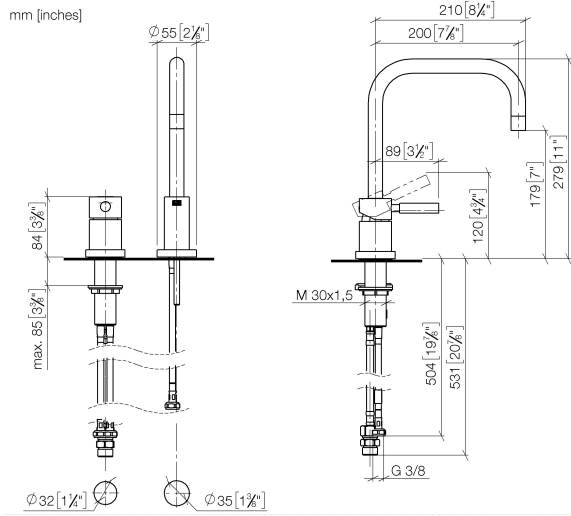

META 02 Two-hole mixer with individual rosettes with profi spray set - Chrome

ST 110 100 6625